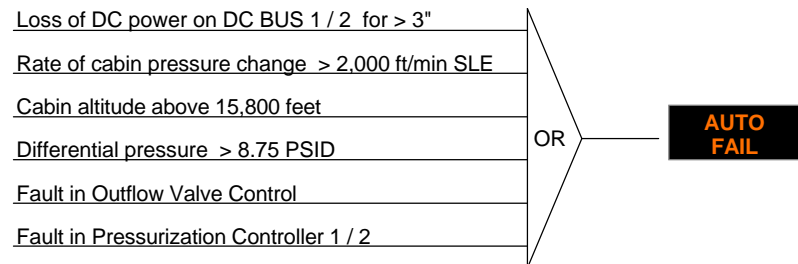

## Full Color print

The line below or above the light module indicates that the light is illuminated  
 (for black & white printed guides)