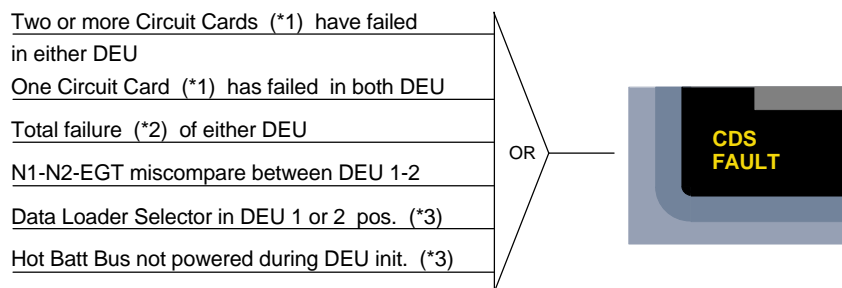

## Full Color print

The line below or above the light module indicates that the light is illuminated  
 (for black & white printed guides)