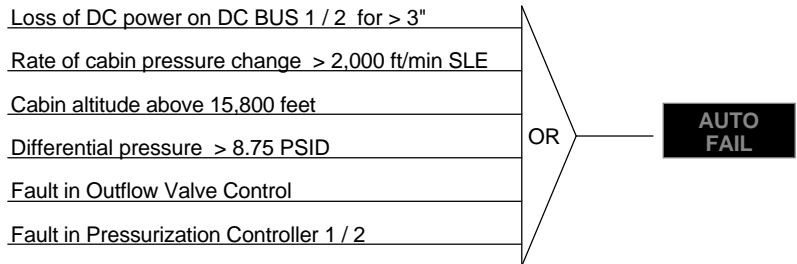

## Full Color print

The line below or above the light module indicates that the light is illuminated  
 (for black & white printed guides)